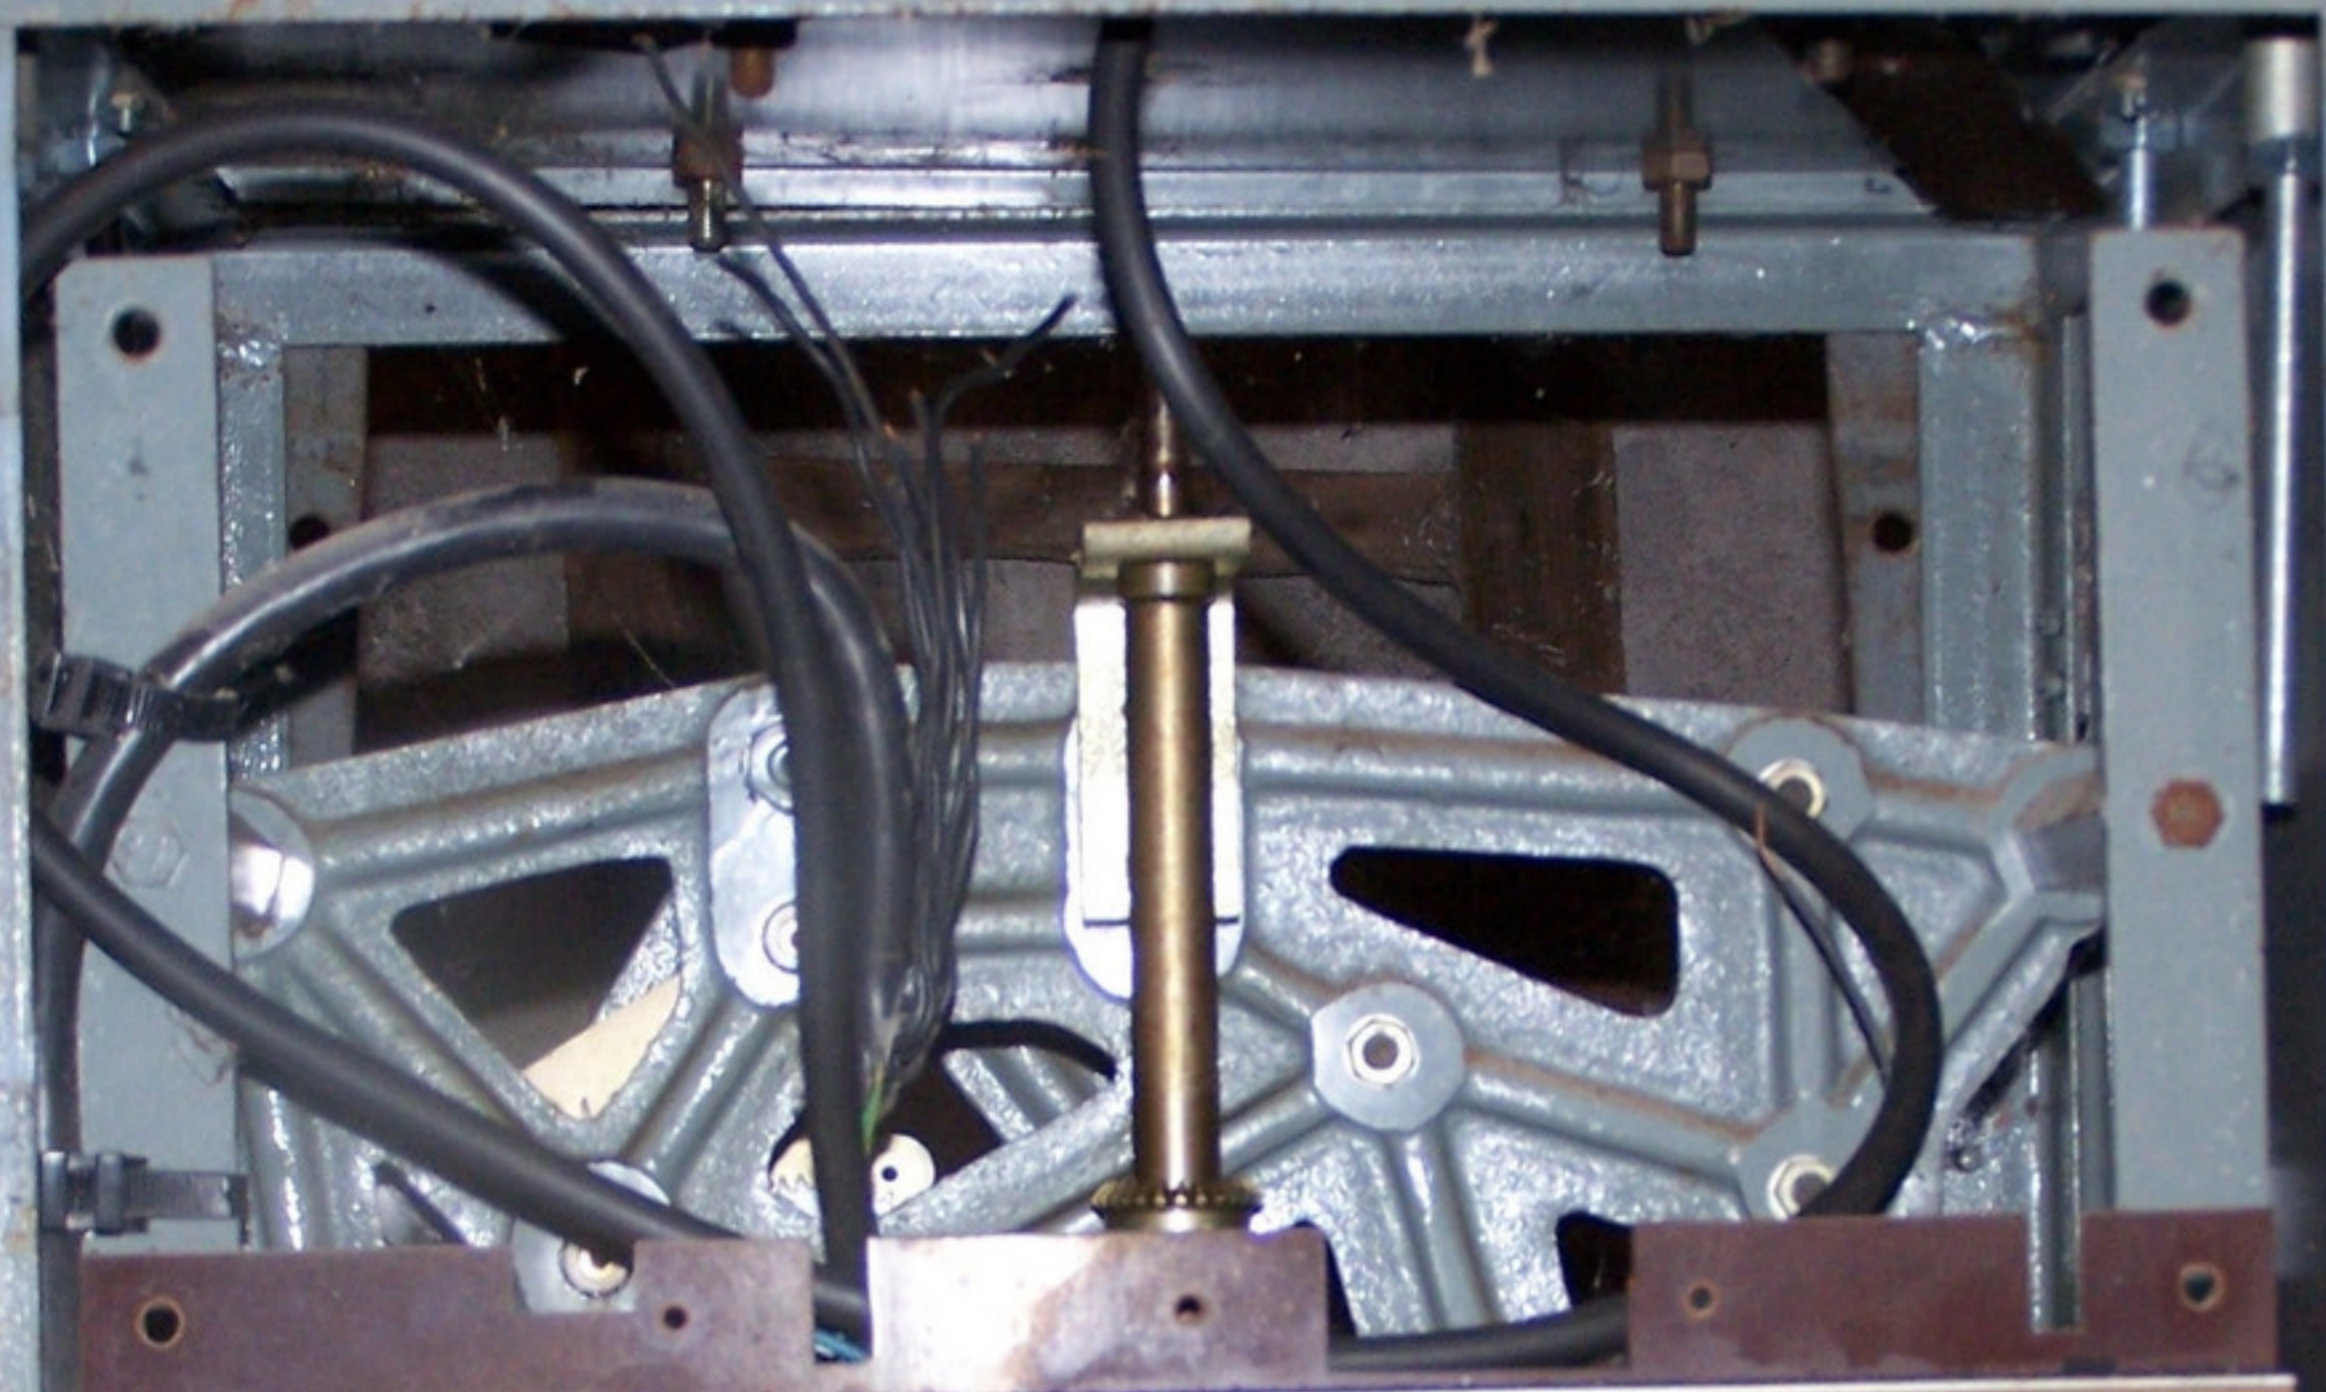

ПРАВОСЛАВНА ЦРКВА САНКТО-МАРИЈА  
1852 — 2002

СВЯТАЯ СВЯТЫХ МАРИИ-МАГДЕЛИНЫ  
1852 - 2002

MISE A L'HEURE  
DEBLOCAGE

RE MONTAGE  
MANUEL

HORLOGE BODET  
TREMONTINES (M&L)

FABRICATION BREVETEE

The image shows the front panel of the clock mechanism. It features a central clock face with a 24-hour scale and two hands. The clock face is mounted on a wooden panel. To the left of the clock face is a small circular dial with the text "MISE A L'HEURE" and "DEBLOCAGE" and a curved arrow. To the right of the clock face is another small circular dial with the text "RE MONTAGE" and "MANUEL" and a curved arrow. The wooden panel also has the text "HORLOGE BODET" and "TREMONTINES (M&L)" on the left and "FABRICATION BREVETEE" on the right.